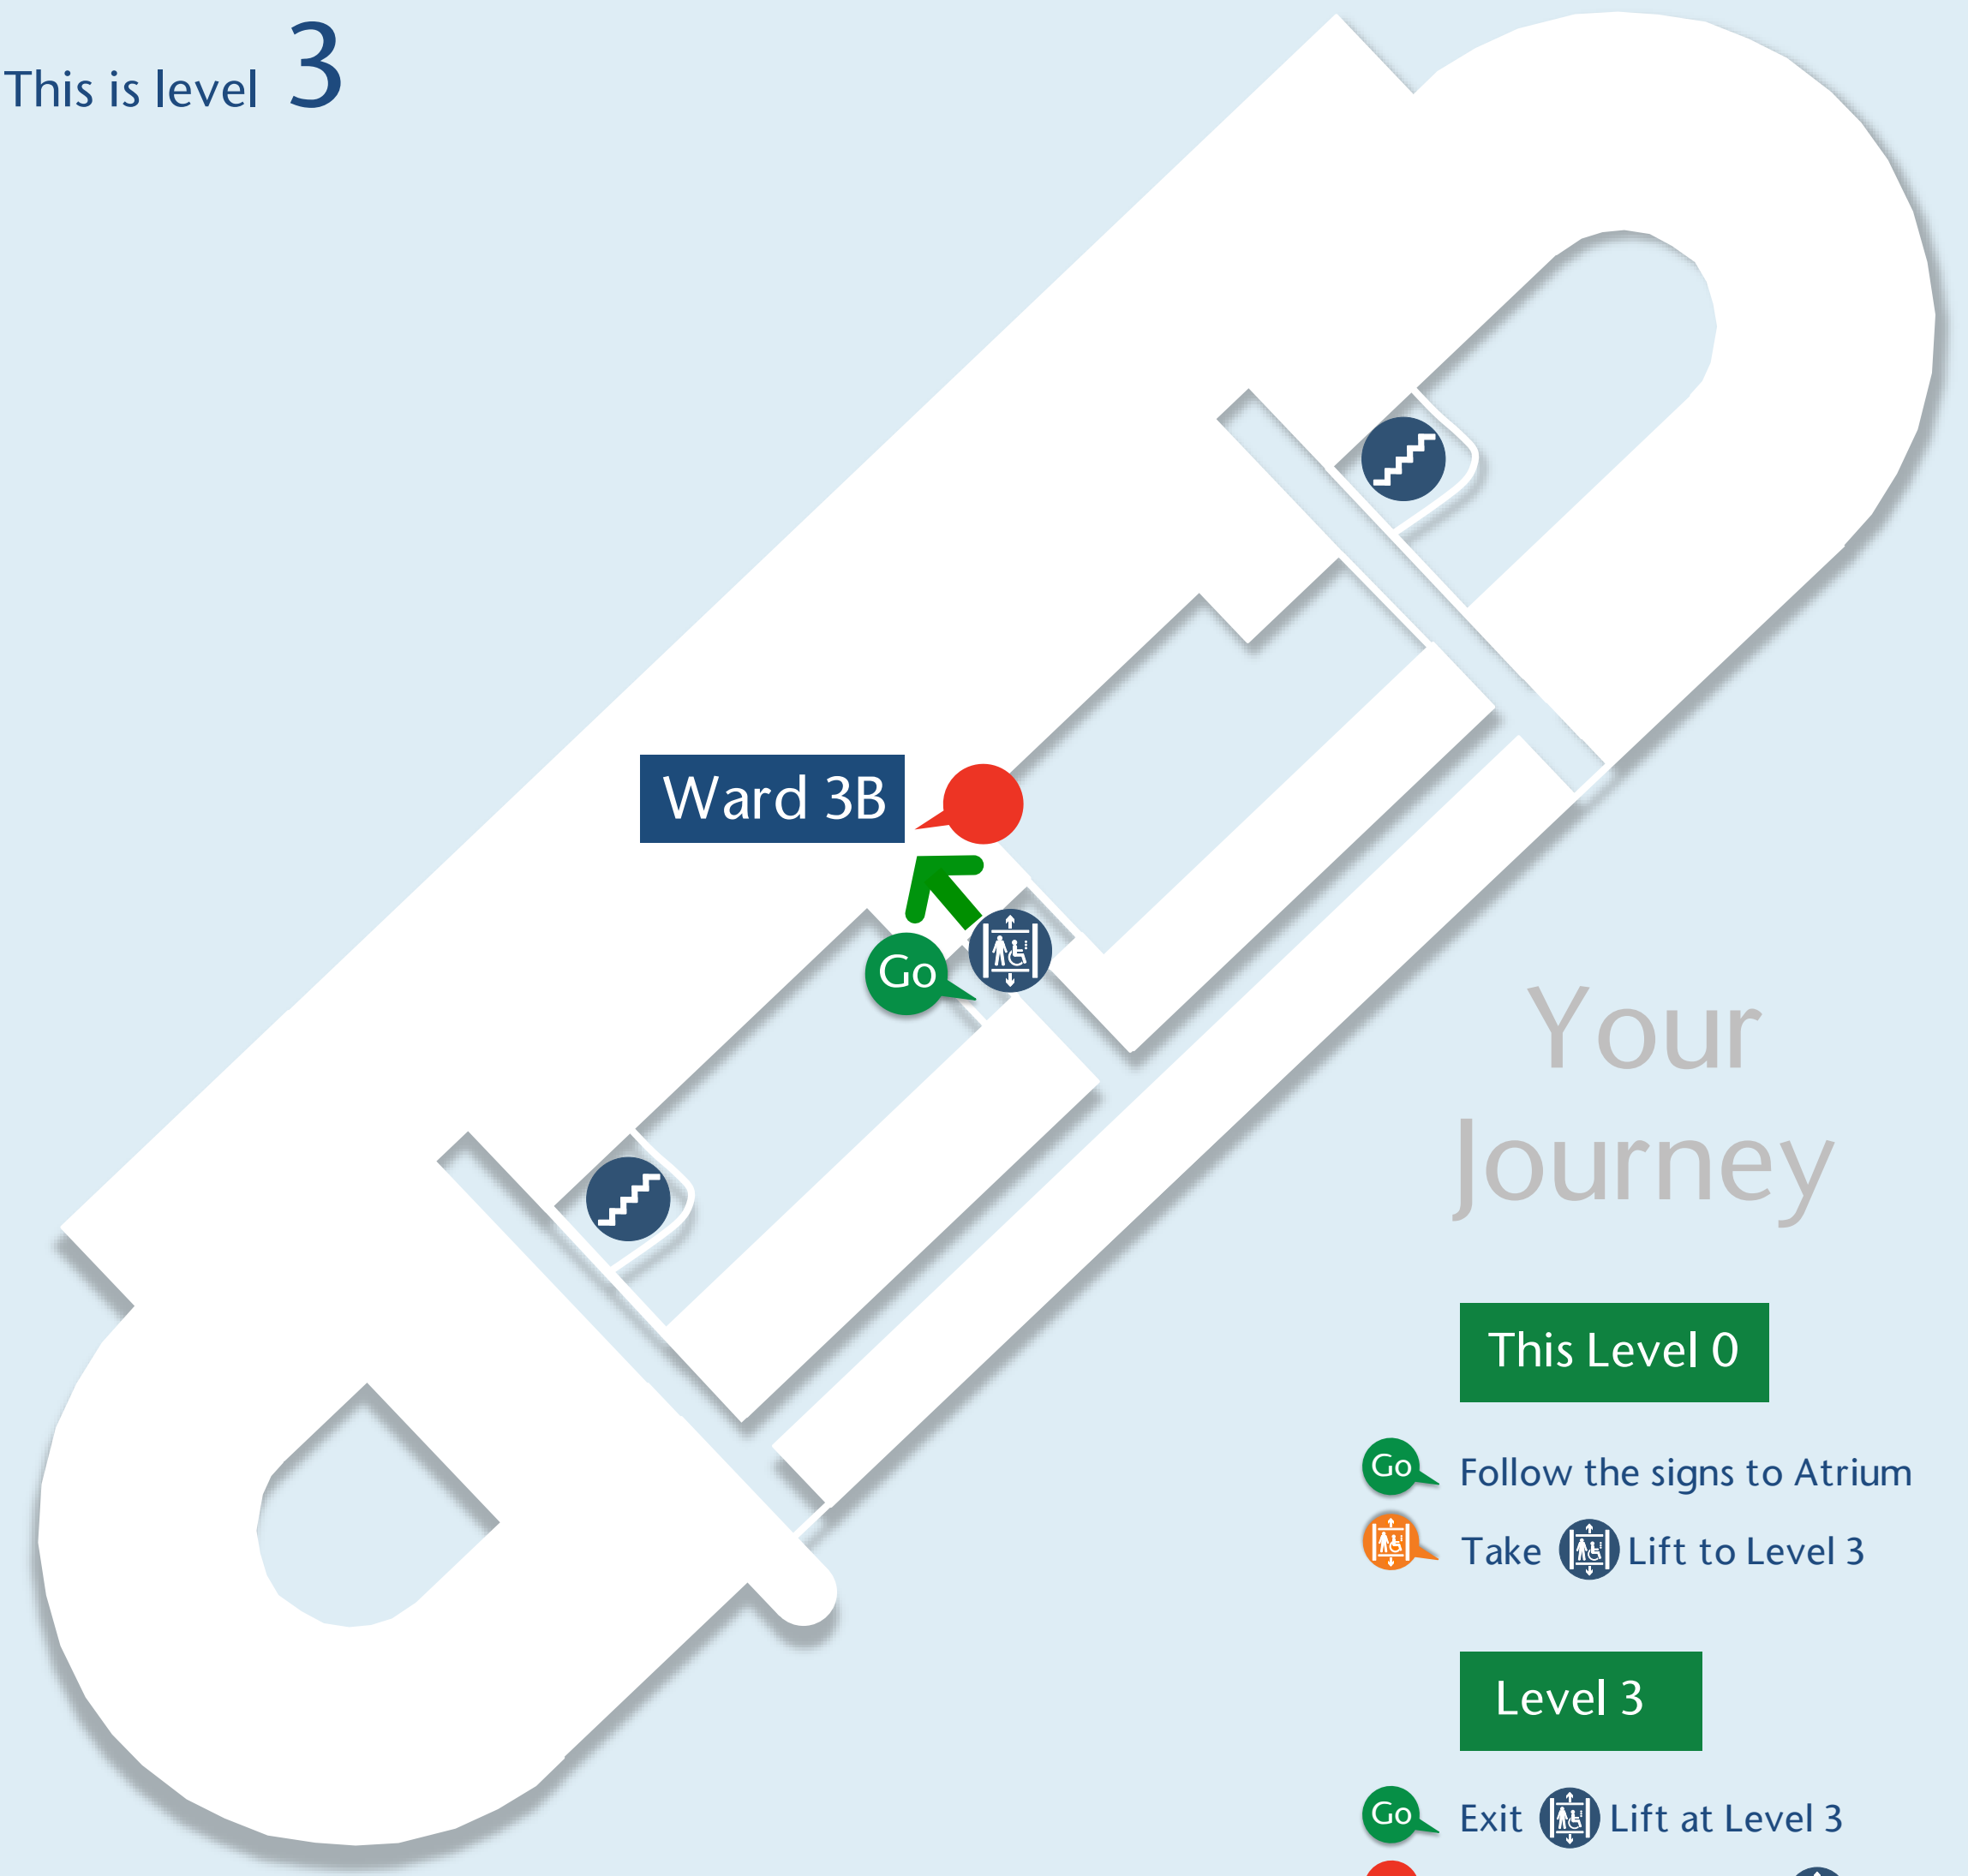

This is level 0

This is level 3

Your Journey

This Level 0

- Go Follow the signs to Atrium
- Take Lift to Level 3

Level 3

- Go Exit Lift at Level 3
- Ward 3B is next to Lift

This Level 0

Level 3