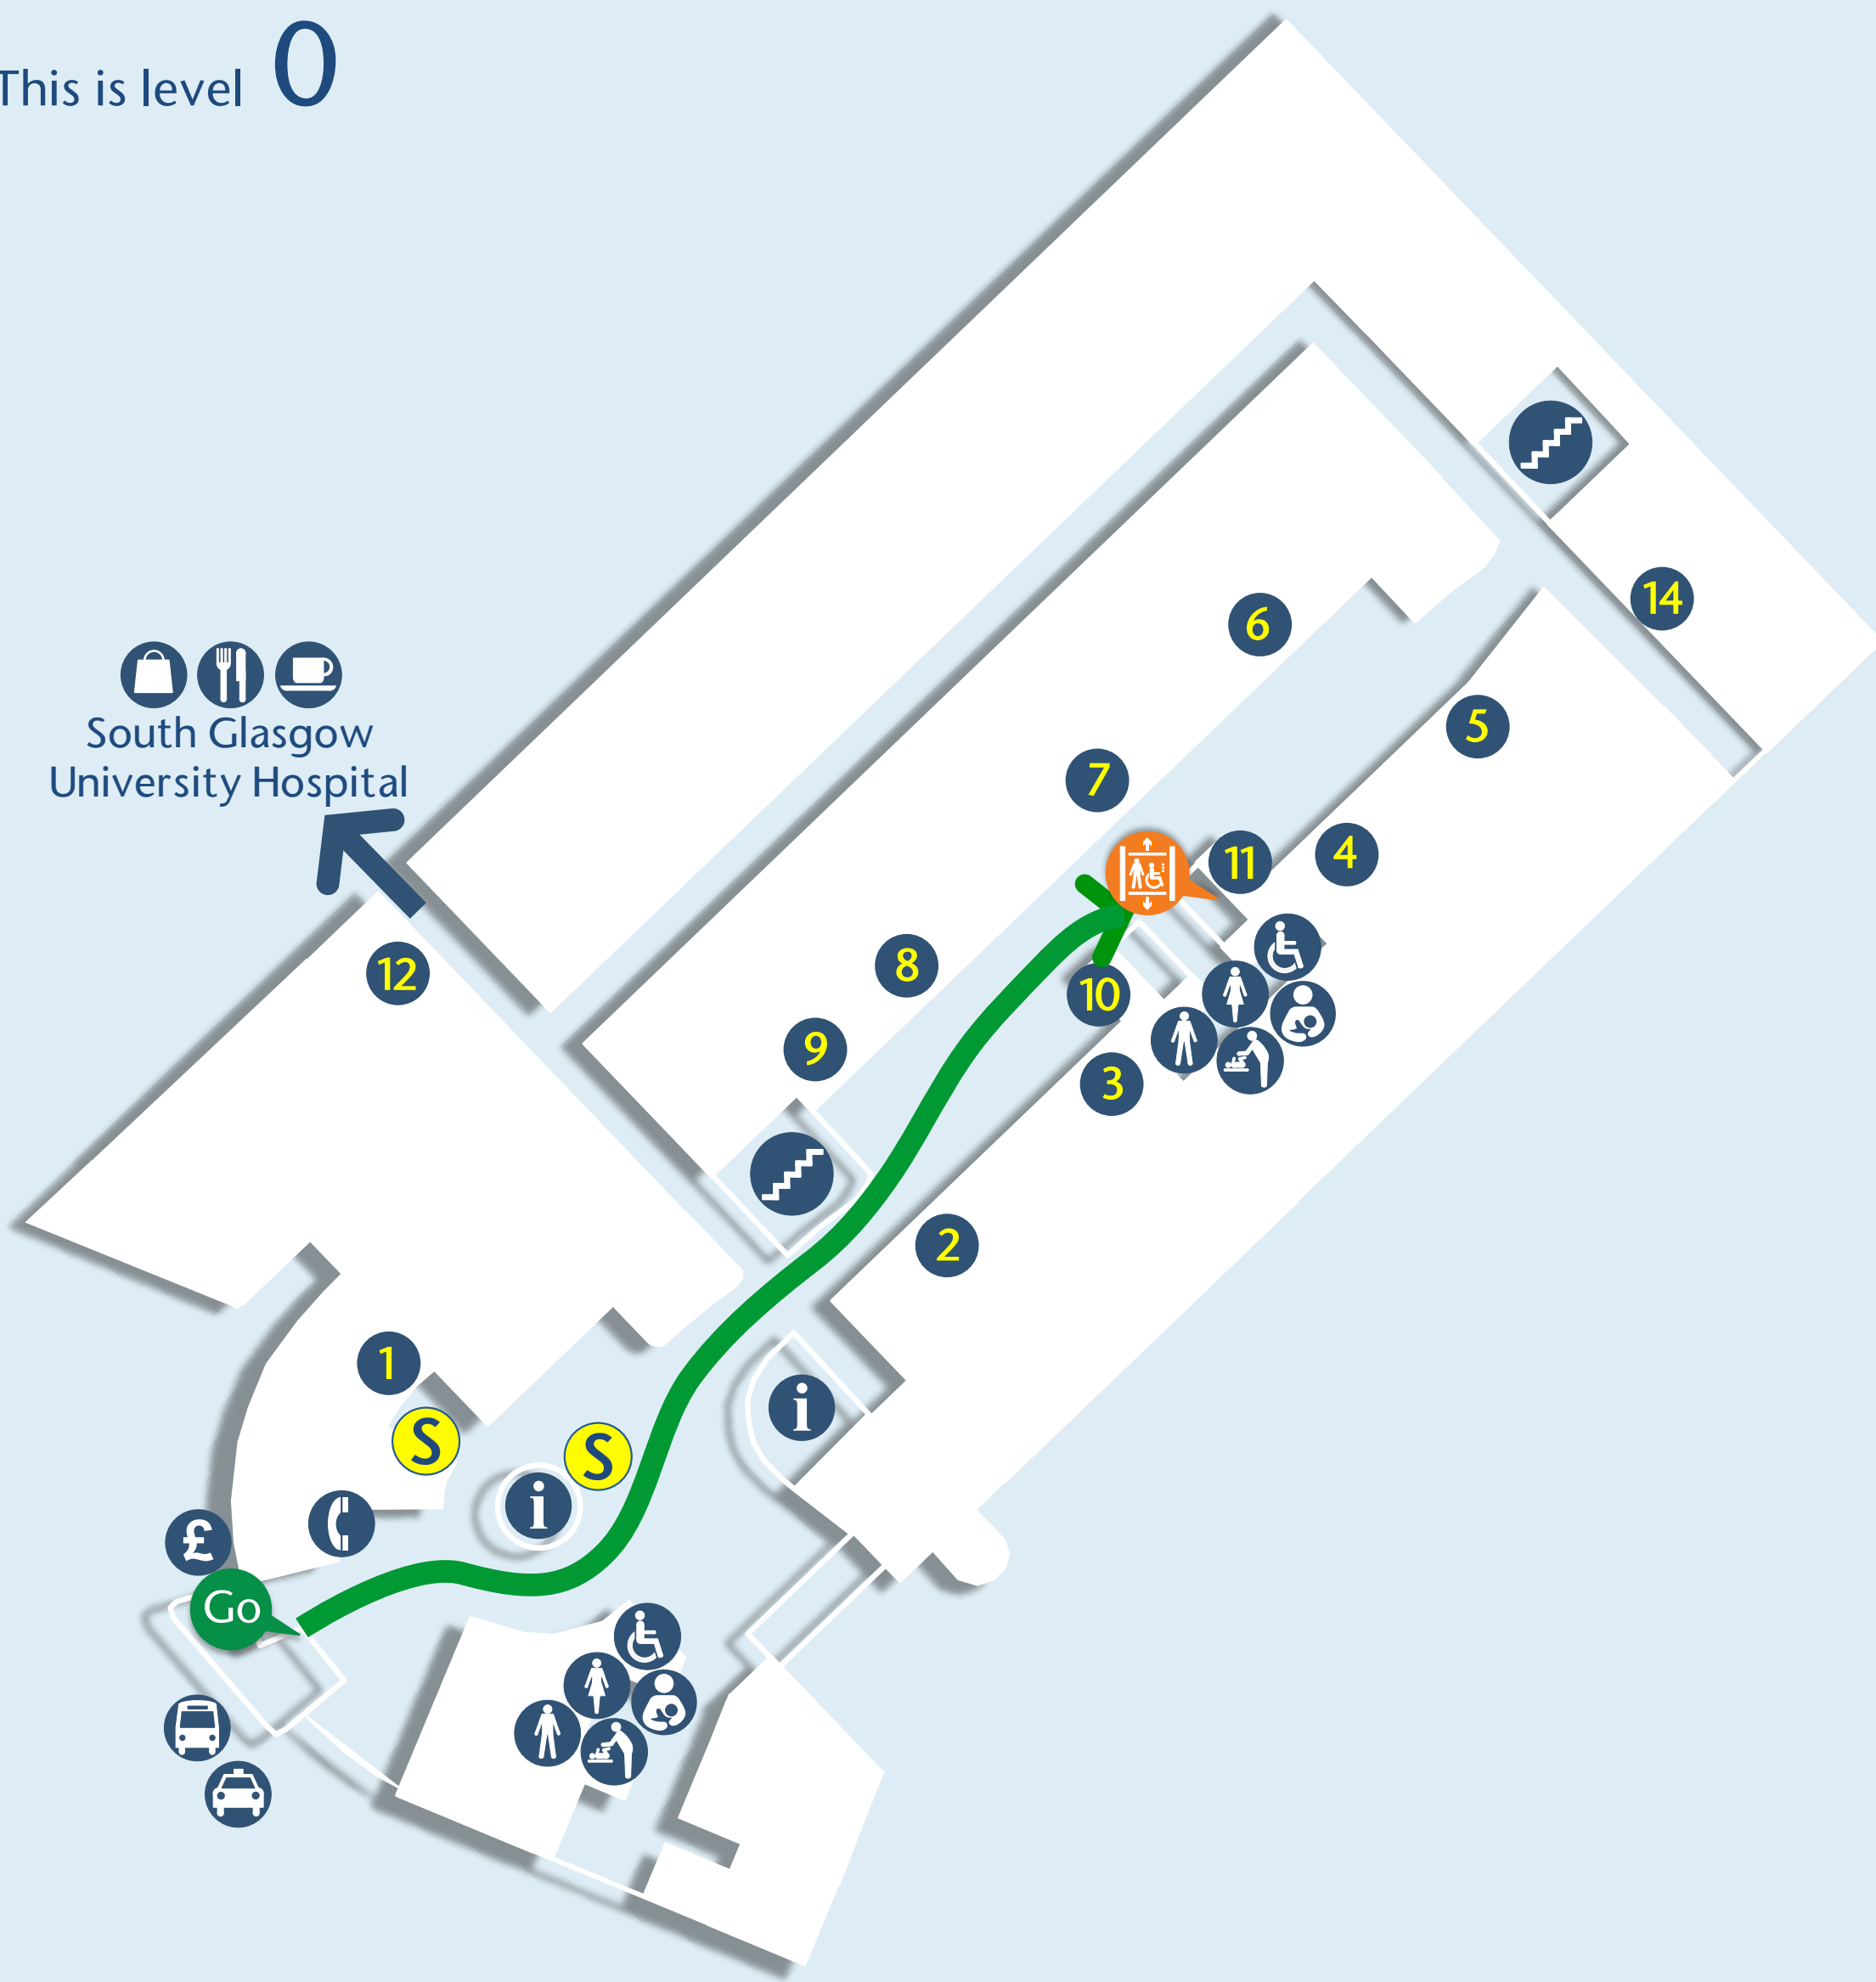

This is level 0

This is level 3

Your Journey

This Level 0

- Go Follow the signs to Atrium
- Take Lift to Level 3

Level 3

- Go Exit Lift at Level 3
- Ward 3B is next to Lift

This Level 0

Level 3