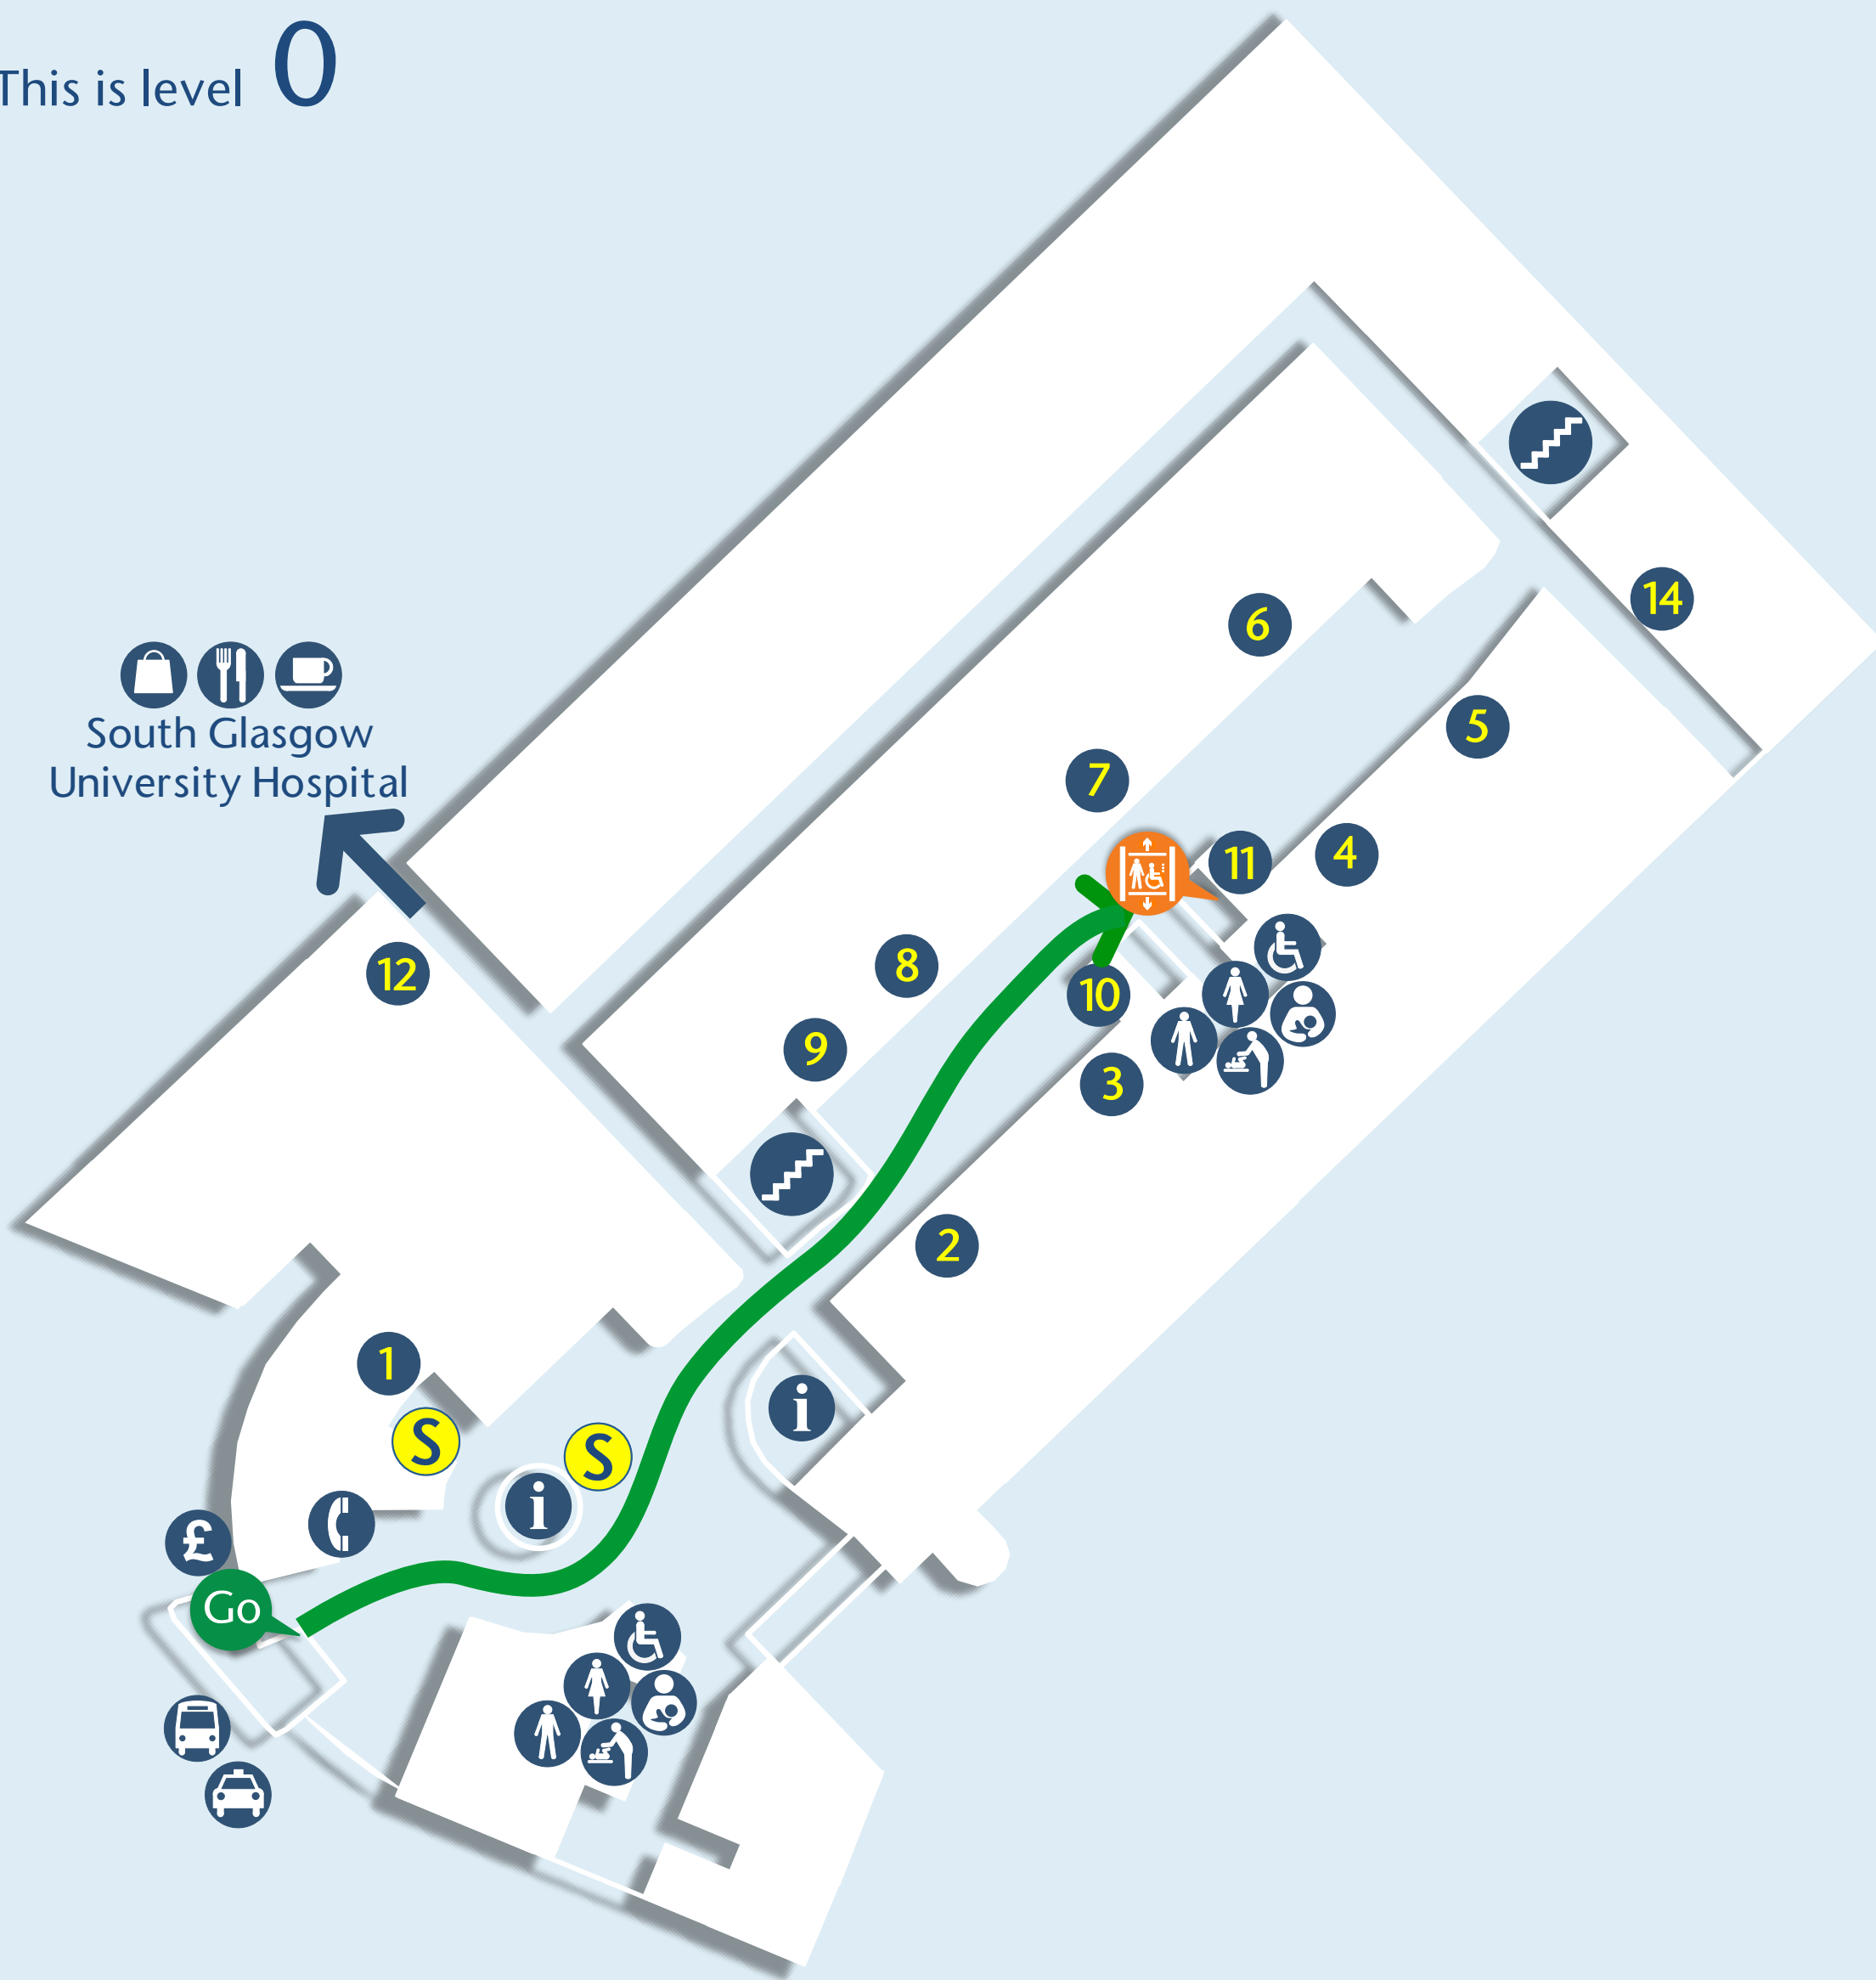

This is level 0

This is level 3

This Level 0

- Go Follow the signs to Atrium
- Take Lift to Level 3

Level 3

- Go Exit Lift at Level 3. Turn Right. Walk along the corridor and Turn Right
- Cinema is on your Left

This Level 0

Level 3